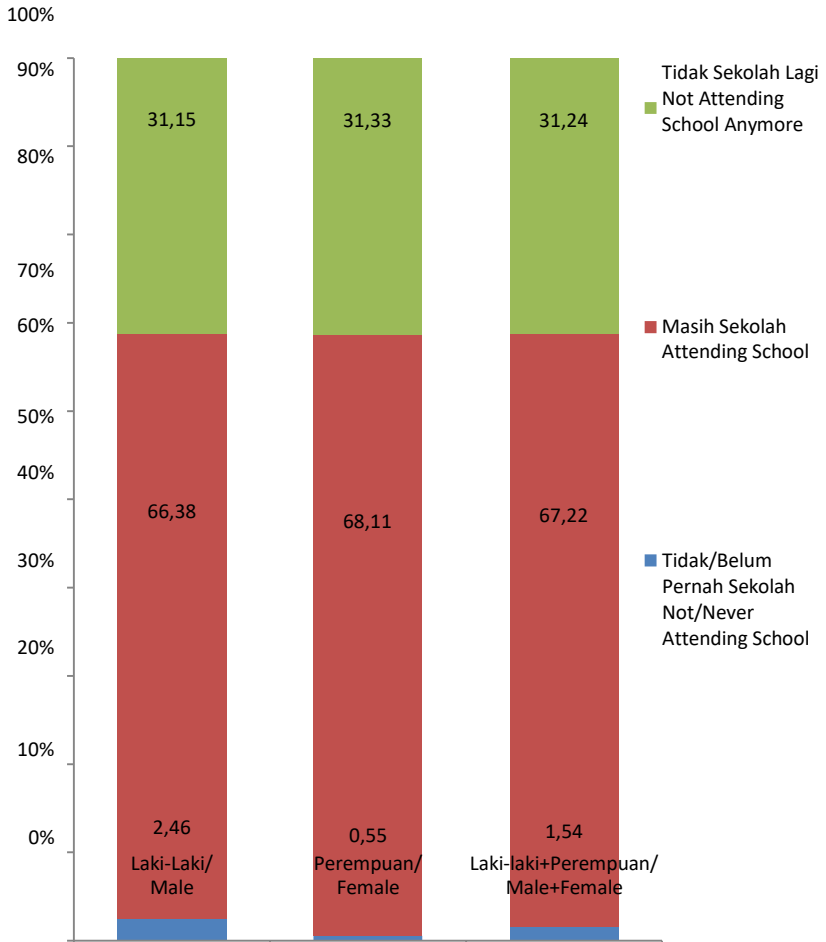

Persentase Penduduk Usia 7–24 Tahun Menurut Partisipasi Sekolah dan Jenis Kelamin di Kabupaten Mamuju, 2017
Percentage of Population Aged 7-24 Years by School Participation and Sex in Mamuju Regency, 2017

Sumber/Source: Survei Sosial Ekonomi Nasional Kor, Maret 2017/National Socio Economic Survey kor, March 2017